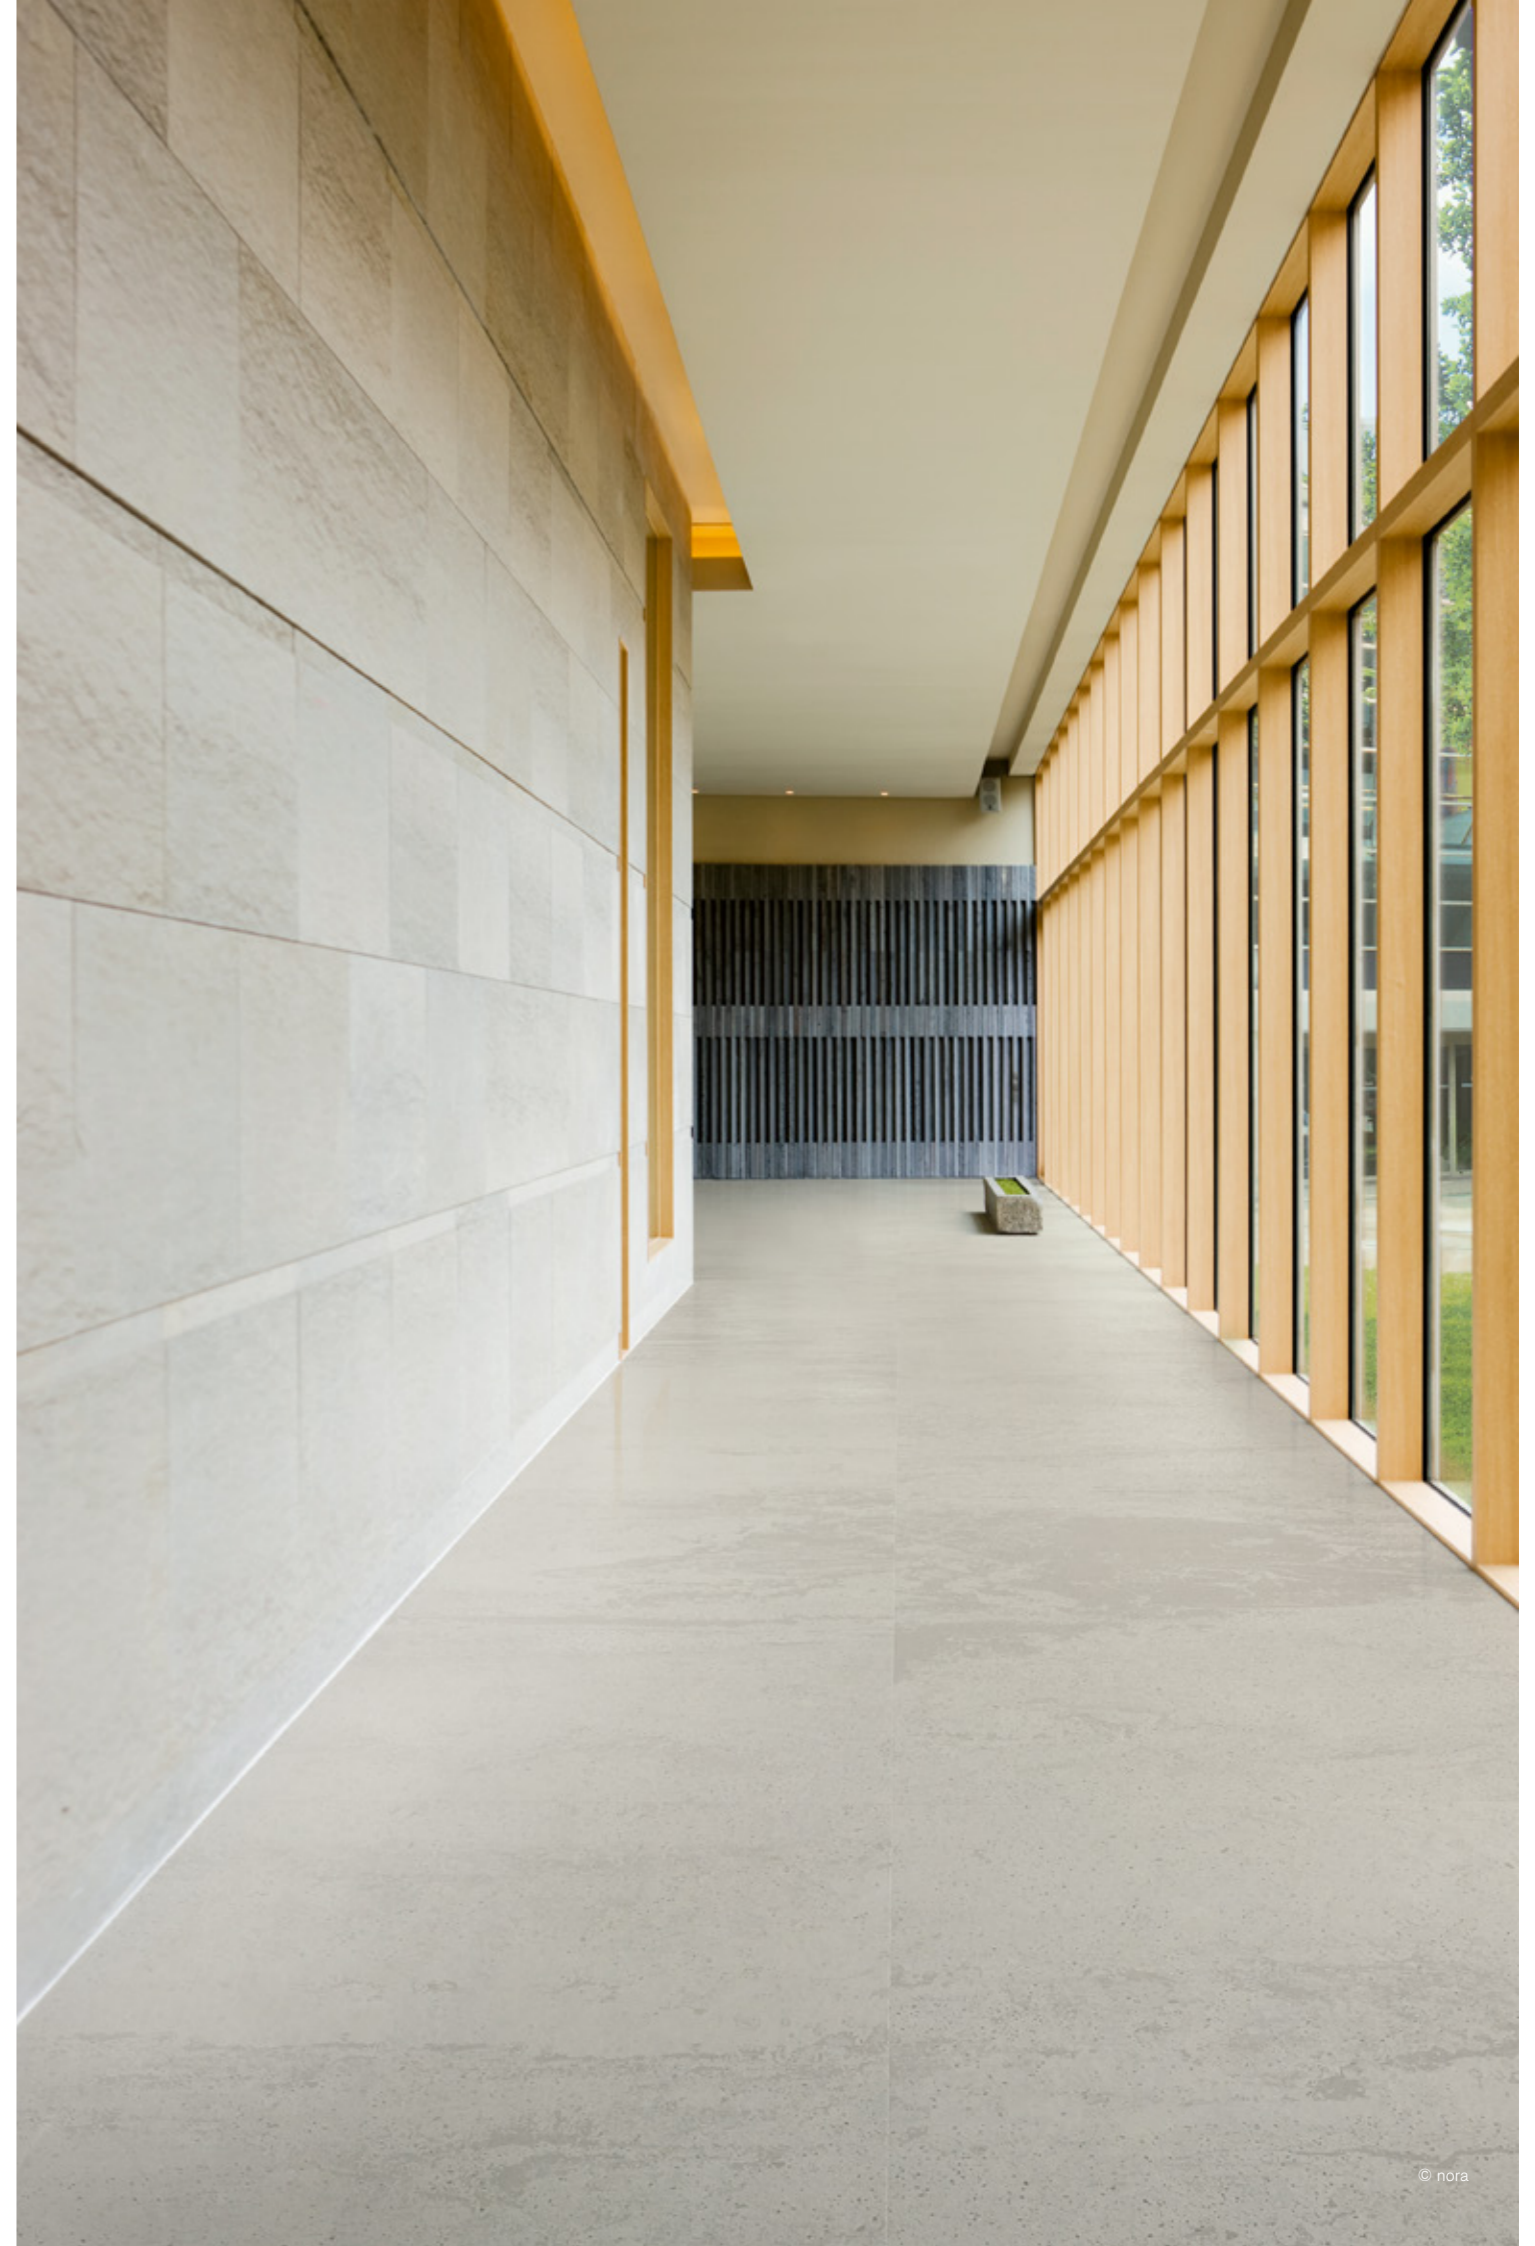

5355

5356

5357

5358

5355

Art. 926 castello/3167

□ ~1004 mm x 1004 mm | Two-Tone-Oberfläche

~3,5 mm